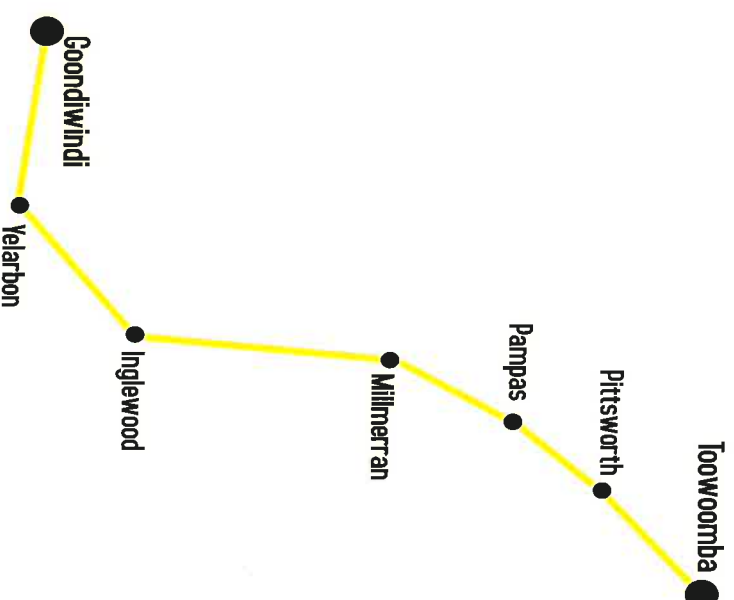

TOOWOOMBA to GOONDIWINDI

Outbound	CQ093 Mon, Tue only	CQ095 Wed only	CQ097 Fri only	CQ099 Sun only	Note* Important Travel Information
Toowoomba General Hospital	14:35	15:00	16:00		* All times relate to departures
Neil St Interchange	14:45	15:10	16:10	15:30	
St Vincents Hospital	14:55	15:20	16:20		* Times are indicative only.
St Andrews Hospital	15:05	15:30	16:30		
Pittsworth * (No pick up permitted)	15:50	16:15	17:15	16:25	* Thursday service to Goondiwindi is available via CQ105 (Greyhound) and travels via Gore Highway.
Pampas	16:15	16:40	17:40	16:50	* Friday service to Toowoomba is available via CQ106 (Greyhound) and travels via Gore Highway.
Millmerran	16:35	17:00	18:00	17:10	
Inglewood	17:35	18:00	19:00	18:10	* Please notify us when booking if you require wheelchair access.
Yelarbon	18:10	18:35	19:35	18:45	
Goondiwindi	18:55	19:20	20:20	19:30	

BOOKINGS:
1300 473 946
www.greyhound.com.au

Route Map

Wheelchair Access Available*

*Please notify us when your booking is made if you require wheelchair access.